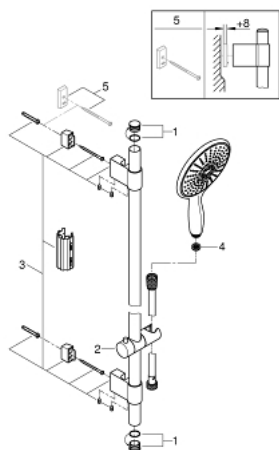

27 750 000 **POWER&SOUL 160 SHOWER RAIL SET 4+ SPRAYS**

PRODUCT DESCRIPTION

- Colour: chrome
- Consisting of:
 - hand shower Power&Soul 160 (27 675 000)
 - shower rail, 900 mm
 - with wall holders made of metal
 - shower hose Silverflex 1750 mm 1/2" x 1/2" (28 388)
 - 9.5 l/min flow limiter
 - GROHE DreamSpray - perfect spray pattern
 - GROHE LongLife finish
 - GROHE FastFixation Plus adjustable distance between brackets for adaption to existing drilling holes
 - GROHE SpeedClean - effortless limescale removal
 - Inner WaterGuide - inner insulation for surface protection
 - TwistStop - to prevent hose from twisting
 - suitable for instantaneous heater
 - min. recommended pressure 1.0 bar

27 750 000 **POWER&SOUL 160 SHOWER RAIL SET 4+ SPRAYS**

SPARE PARTS, October 2016 – now

- 1: Cover cap (Spare part-nr. 45922000)
 - 2: Glide element (Spare part-nr. 48177000)
 - 3: Shower bar holder (Spare part-nr. 48333000)
 - 4: Dirt strainer (Spare part-nr. 0700200M)
 - 5: Spacer (Spare part-nr. 45914XE0)*
- * Optional accessories