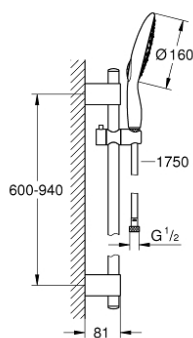

27 750 000 **POWER&SOUL 160 SHOWER RAIL SET 4+ SPRAYS**

PRODUCT DESCRIPTION

- Colour: chrome
- Consisting of:
 - hand shower Power&Soul 160 (27 675 000)
 - shower rail, 900 mm
 - with wall holders made of metal
 - shower hose Silverflex 1750 mm 1/2" x 1/2" (28 388)
 - 9.5 l/min flow limiter
 - GROHE DreamSpray - perfect spray pattern
 - GROHE LongLife finish
 - GROHE FastFixation Plus adjustable distance between brackets for adaption to existing drilling holes
 - GROHE SpeedClean - effortless limescale removal
 - Inner WaterGuide - inner insulation for surface protection
 - TwistStop - to prevent hose from twisting
 - suitable for instantaneous heater
 - min. recommended pressure 1.0 bar

27 750 000 **POWER&SOUL 160 SHOWER RAIL SET 4+ SPRAYS**

SPARE PARTS, October 2016 – now

- 1: Cover cap (Spare part-nr. 45922000)
 - 2: Glide element (Spare part-nr. 48177000)
 - 3: Shower bar holder (Spare part-nr. 48333000)
 - 4: Dirt strainer (Spare part-nr. 0700200M)
 - 5: Spacer (Spare part-nr. 45914XE0)*
- * Optional accessories