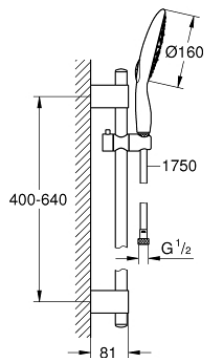

27 748 000 **POWER&SOUL 160 SHOWER RAIL SET 4+ SPRAYS**

PRODUCT DESCRIPTION

- Colour: chrome
- Consisting of:
 - hand shower Power&Soul 160 (27 675 000)
 - shower rail, 600 mm (27 784 000)
 - with wall holders made of metal
 - shower hose Silverflex 1750 mm 1/2" x 1/2" (28 388)
- 9.5 l/min flow limiter
- GROHE CoolTouch
- GROHE DreamSpray - perfect spray pattern
- GROHE LongLife finish
- GROHE FastFixation Plus adjustable distance between brackets for adaption to existing drilling holes
- GROHE SpeedClean - effortless limescale removal
- Inner WaterGuide - inner insulation for surface protection
- TwistStop - to prevent hose from twisting
- suitable for instantaneous heater
- min. recommended pressure 1.0 bar

27 748 000 **POWER&SOUL 160 SHOWER RAIL SET 4+ SPRAYS**

SPARE PARTS, October 2016 – now

- 1: Cover cap (Spare part-nr. 45922000)
 - 2: Glide element (Spare part-nr. 48177000)
 - 3: Shower bar holder (Spare part-nr. 48333000)
 - 4: Dirt strainer (Spare part-nr. 0700200M)
 - 5: Spacer (Spare part-nr. 45914XE0)*
- * Optional accessories