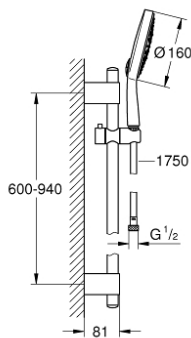

27 746 000 **POWER&SOUL COSMOPOLITAN 160 SHOWER RAIL SET 4+ SPRAYS**

PRODUCT DESCRIPTION

- Colour: chrome
- Consisting of:
 - hand shower Power&Soul Cosmopolitan 160 (27 668 000)
 - shower rail, 900 mm
 - with wall holders made of metal
 - shower hose Silverflex 1750 mm 1/2" x 1/2" (28 388)
 - 9.5 l/min flow limiter
 - GROHE CoolTouch
 - GROHE DreamSpray - perfect spray pattern
 - GROHE LongLife finish
 - GROHE FastFixation Plus adjustable distance between brackets for adaption to existing drilling holes
 - GROHE SpeedClean - effortless limescale removal
 - Inner WaterGuide - inner insulation for surface protection
 - TwistStop - to prevent hose from twisting
 - suitable for instantaneous heater
 - min. recommended pressure 1.0 bar

27 746 000 **POWER&SOUL COSMOPOLITAN 160 SHOWER RAIL SET 4+ SPRAYS**

SPARE PARTS, October 2016 – now

- 1: Cover cap (Spare part-nr. 45922000)
 - 2: Glide element (Spare part-nr. 48177000)
 - 3: Shower bar holder (Spare part-nr. 48333000)
 - 4: Dirt strainer (Spare part-nr. 0700200M)
 - 5: Spacer (Spare part-nr. 45914XE0)*
- * Optional accessories