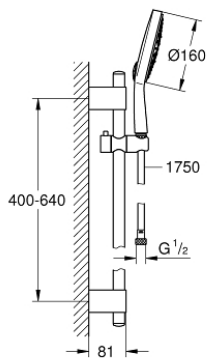

## 27 744 000 **POWER&SOUL COSMOPOLITAN 160 SHOWER RAIL SET 4+ SPRAYS**

### PRODUCT DESCRIPTION

- Colour: chrome
- Consisting of:
  - hand shower Power&Soul Cosmopolitan 160 (27 668 000)
  - shower rail, 600 mm (27 784 000)
  - with wall holders made of metal
  - shower hose Silverflex 1750 mm 1/2" x 1/2" (28 388)
  - 9.5 l/min flow limiter
  - GROHE DreamSpray - perfect spray pattern
  - GROHE LongLife finish
  - GROHE FastFixation Plus adjustable distance between brackets for adaption to existing drilling holes
  - GROHE SpeedClean - effortless limescale removal
  - Inner WaterGuide - inner insulation for surface protection
  - TwistStop - to prevent hose from twisting
  - suitable for instantaneous heater
  - min. recommended pressure 1.0 bar

### **SPARE PARTS**, April 2011 – now

- 1: Cover cap (Spare part-nr. 45922000)
- 2: Shower bar holder (Spare part-nr. 0666700M)
- 3: Glide element (Spare part-nr. 48177000)
- 4: Fixing set (Spare part-nr. 45403000)
- 5: Dirt strainer (Spare part-nr. 0700200M)
- 6: Spacer (Spare part-nr. 45914XE0)\*