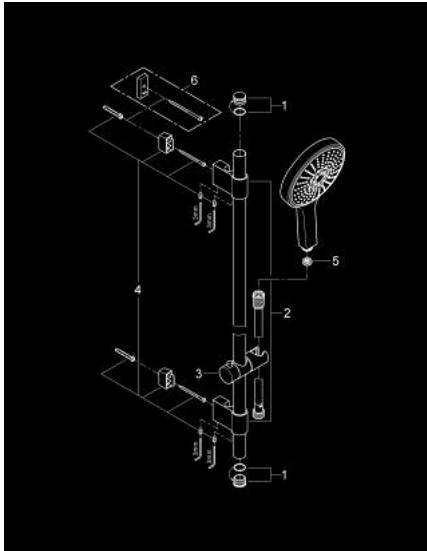

## 27 744 000 **POWER&SOUL COSMOPOLITAN 160 SHOWER RAIL SET 4+ SPRAYS**

### PRODUCT DESCRIPTION

- Colour: chrome
- Consisting of:
  - hand shower Power&Soul Cosmopolitan 160 (27 668 000)
  - shower rail, 600 mm (27 784 000)
  - with wall holders made of metal
  - shower hose Silverflex 1750 mm 1/2" x 1/2" (28 388)
  - 9.5 l/min flow limiter
  - GROHE DreamSpray - perfect spray pattern
  - GROHE LongLife finish
  - GROHE FastFixation Plus adjustable distance between brackets for adaption to existing drilling holes
  - GROHE SpeedClean - effortless limescale removal
  - Inner WaterGuide - inner insulation for surface protection
  - TwistStop - to prevent hose from twisting
  - suitable for instantaneous heater
  - min. recommended pressure 1.0 bar

### **SPARE PARTS**, April 2011 – now

- 1: Cover cap (Spare part-nr. 45922000)
- 2: Shower bar holder (Spare part-nr. 0666700M)
- 3: Glide element (Spare part-nr. 48177000)
- 4: Fixing set (Spare part-nr. 45403000)
- 5: Dirt strainer (Spare part-nr. 0700200M)
- 6: Spacer (Spare part-nr. 45914XE0)\*