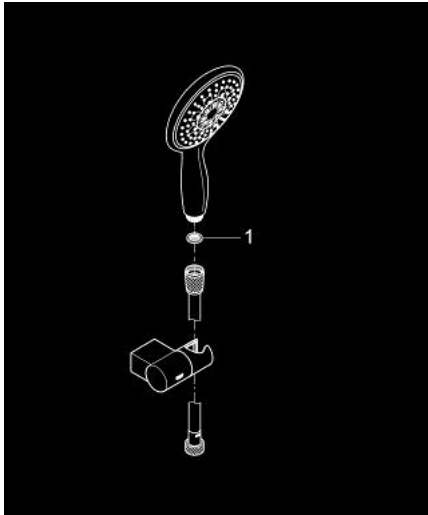

27 742 000 **POWER&SOUL 130 WALL HOLDER SET 4+ SPRAYS**

PRODUCT DESCRIPTION

- Colour: chrome
- Consisting of:
 - hand shower Power&Soul 130 (27 673 000)
 - wall shower holder, adjustable (27 055)
 - shower hose Silverflex 1750 mm 1/2" x 1/2" (28 388)
 - 9.5 l/min flow limiter
 - GROHE DreamSpray - perfect spray pattern
 - GROHE LongLife finish
 - GROHE SpeedClean - effortless limescale removal
 - Inner WaterGuide - inner insulation for surface protection
 - TwistStop - to prevent hose from twisting
 - suitable for instantaneous heater
 - min. recommended pressure 1.0 bar

27 742 000 **POWER&SOUL 130 WALL HOLDER SET 4+ SPRAYS**

SPARE PARTS, March 2011 – now

1: Dirt strainer (Spare part-nr. 0700200M)