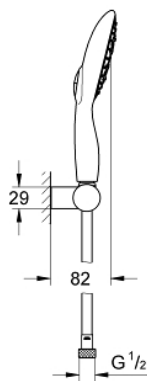

27 742 000 **POWER&SOUL 130 WALL HOLDER SET 4+ SPRAYS**

PRODUCT DESCRIPTION

- Colour: chrome
- Consisting of:
 - hand shower Power&Soul 130 (27 673 000)
 - wall shower holder, adjustable (27 055)
 - shower hose Silverflex 1750 mm 1/2" x 1/2" (28 388)
 - 9.5 l/min flow limiter
 - GROHE DreamSpray - perfect spray pattern
 - GROHE LongLife finish
 - GROHE SpeedClean - effortless limescale removal
 - Inner WaterGuide - inner insulation for surface protection
 - TwistStop - to prevent hose from twisting
 - suitable for instantaneous heater
 - min. recommended pressure 1.0 bar

27 742 000 **POWER&SOUL 130 WALL HOLDER SET 4+ SPRAYS**

SPARE PARTS, March 2011 – now

1: Dirt strainer (Spare part-nr. 0700200M)