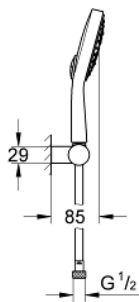

27 741 000 **POWER&SOUL COSMOPOLITAN 130 WALL HOLDER SET 4+ SPRAYS**

PRODUCT DESCRIPTION

- Colour: chrome
- Consisting of:
 - hand shower Power&Soul Cosmopolitan 130 (27 664 000)
 - wall shower holder, adjustable (27 055)
 - shower hose Silverflex 1750 mm 1/2" x 1/2" (28 388)
 - 9.5 l/min flow limiter
 - GROHE DreamSpray - perfect spray pattern
 - GROHE LongLife finish
 - GROHE SpeedClean - effortless limescale removal
 - Inner WaterGuide - inner insulation for surface protection
 - TwistStop - to prevent hose from twisting
 - suitable for instantaneous heater
 - min. recommended pressure 1.0 bar

27 741 000 **POWER&SOUL COSMOPOLITAN 130 WALL HOLDER SET 4+ SPRAYS**

SPARE PARTS, March 2011 – now

1: Dirt strainer (Spare part-nr. 0700200M)