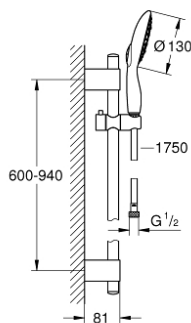

## 27 738 000 **POWER&SOUL 130 SHOWER RAIL SET 4+ SPRAYS**

### PRODUCT DESCRIPTION

- Colour: chrome
- Consisting of:
  - hand shower Power&Soul 130 (27 673 000)
  - shower rail, 900 mm
  - with wall holders made of metal
  - shower hose Silverflex 1750 mm 1/2" x 1/2" (28 388)
  - 9.5 l/min flow limiter
  - GROHE DreamSpray - perfect spray pattern
  - GROHE LongLife finish
  - GROHE FastFixation Plus adjustable distance between brackets for adaption to existing drilling holes
  - GROHE SpeedClean - effortless limescale removal
  - Inner WaterGuide - inner insulation for surface protection
  - TwistStop - to prevent hose from twisting
  - suitable for instantaneous heater
  - min. recommended pressure 1.0 bar

## 27 738 000 **POWER&SOUL 130 SHOWER RAIL SET 4+ SPRAYS**

**SPARE PARTS**, March 2011 – now

- 1: Cover cap (Spare part-nr. 45922000)
- 2: Glide element (Spare part-nr. 48177000)
- 3: Shower bar holder (Spare part-nr. 48333000)
- 4: Dirt strainer (Spare part-nr. 0700200M)
- 5: Spacer (Spare part-nr. 45914XE0)\*