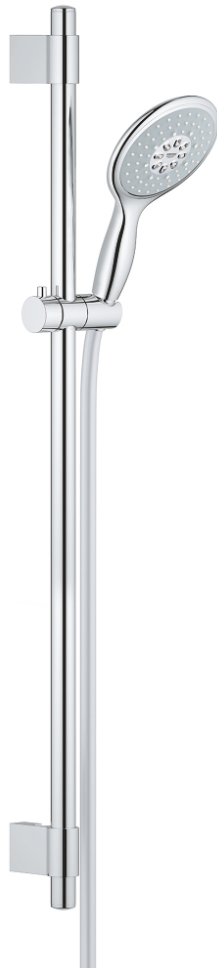

## 27 738 000 **POWER&SOUL 130 SHOWER RAIL SET 4+ SPRAYS**

### PRODUCT DESCRIPTION

- Colour: chrome
- Consisting of:
  - hand shower Power&Soul 130 (27 673 000)
  - shower rail, 900 mm
  - with wall holders made of metal
  - shower hose Silverflex 1750 mm 1/2" x 1/2" (28 388)
  - 9.5 l/min flow limiter
  - GROHE DreamSpray - perfect spray pattern
  - GROHE LongLife finish
  - GROHE FastFixation Plus adjustable distance between brackets for adaption to existing drilling holes
  - GROHE SpeedClean - effortless limescale removal
  - Inner WaterGuide - inner insulation for surface protection
  - TwistStop - to prevent hose from twisting
  - suitable for instantaneous heater
  - min. recommended pressure 1.0 bar

## 27 738 000 **POWER&SOUL 130 SHOWER RAIL SET 4+ SPRAYS**

**SPARE PARTS**, March 2011 – now

- 1: Cover cap (Spare part-nr. 45922000)
- 2: Glide element (Spare part-nr. 48177000)
- 3: Shower bar holder (Spare part-nr. 48333000)
- 4: Dirt strainer (Spare part-nr. 0700200M)
- 5: Spacer (Spare part-nr. 45914XE0)\*