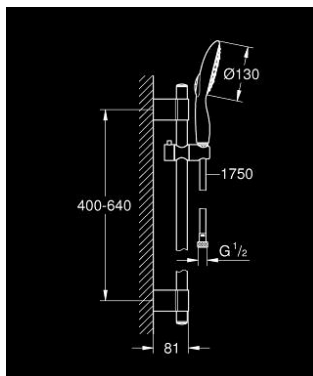

## 27 736 000 POWER&SOUL 130 SHOWER RAIL SET 4+ SPRAYS

### PRODUCT DESCRIPTION

- Colour: chrome
- hand shower Power&Soul 130 (27 673 000)
- shower rail, 600 mm (27 784 000)
- with wall holders made of metal
- shower hose Silverflex 1750 mm 1/2" x 1/2" (28 388)
- GROHE DreamSpray - perfect spray pattern
- GROHE LongLife finish
- GROHE FastFixation Plus adjustable distance between brackets for adaption to existing drilling holes
- GROHE SpeedClean - effortless limescale removal
- Inner WaterGuide - inner insulation for surface protection
- TwistStop - to prevent hose from twisting
- suitable for instantaneous heater
- max. flow rate 2.5 gpm (9.5 l/min)
- min. recommended pressure 1.0 bar

## 27 736 000 **POWER&SOUL 130 SHOWER RAIL SET 4+ SPRAYS**

**SPARE PARTS**, October 2016 – now

- 1: Cover cap (Spare part-nr. 45922000)
- 2: Glide element (Spare part-nr. 48177000)
- 3: Shower bar holder (Spare part-nr. 48333000)
- 4: Dirt strainer (Spare part-nr. 0700200M)
- 5: Spacer (Spare part-nr. 45914XE0)\*