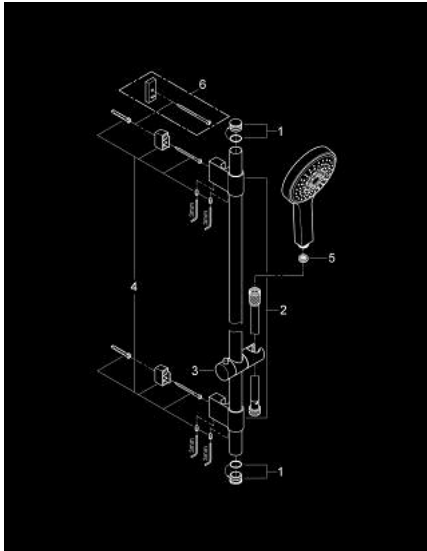

27 734 000 **POWER&SOUL COSMOPOLITAN 130 SHOWER RAIL SET 4+ SPRAYS**

PRODUCT DESCRIPTION

- Colour: chrome
- Consisting of:
 - hand shower Power&Soul Cosmopolitan 130 (27 664 000)
 - shower rail, 900 mm
 - with wall holders made of metal
 - shower hose Silverflex 1750 mm 1/2" x 1/2" (28 388)
 - 9.5 l/min flow limiter
 - GROHE DreamSpray - perfect spray pattern
 - GROHE LongLife finish
 - GROHE FastFixation Plus adjustable distance between brackets for adaption to existing drilling holes
 - GROHE SpeedClean - effortless limescale removal
 - Inner WaterGuide - inner insulation for surface protection
 - TwistStop - to prevent hose from twisting
 - suitable for instantaneous heater
 - min. recommended pressure 1.0 bar

27 734 000 **POWER&SOUL COSMOPOLITAN 130 SHOWER RAIL SET 4+ SPRAYS**

SPARE PARTS, October 2016 – now

- 1: Cover cap (Spare part-nr. 45922000)
 - 2: Glide element (Spare part-nr. 48177000)
 - 3: Shower bar holder (Spare part-nr. 48333000)
 - 4: Dirt strainer (Spare part-nr. 0700200M)
 - 5: Spacer (Spare part-nr. 45914XE0)*
- * Optional accessories