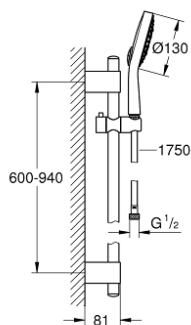

27 734 000 **POWER&SOUL COSMOPOLITAN 130 SHOWER RAIL SET 4+ SPRAYS**

PRODUCT DESCRIPTION

- Colour: chrome
- Consisting of:
 - hand shower Power&Soul Cosmopolitan 130 (27 664 000)
 - shower rail, 900 mm
 - with wall holders made of metal
 - shower hose Silverflex 1750 mm 1/2" x 1/2" (28 388)
 - 9.5 l/min flow limiter
 - GROHE DreamSpray - perfect spray pattern
 - GROHE LongLife finish
 - GROHE FastFixation Plus adjustable distance between brackets for adaption to existing drilling holes
 - GROHE SpeedClean - effortless limescale removal
 - Inner WaterGuide - inner insulation for surface protection
 - TwistStop - to prevent hose from twisting
 - suitable for instantaneous heater
 - min. recommended pressure 1.0 bar

27 734 000 **POWER&SOUL COSMOPOLITAN 130 SHOWER RAIL SET 4+ SPRAYS**

SPARE PARTS, October 2016 – now

- 1: Cover cap (Spare part-nr. 45922000)
 - 2: Glide element (Spare part-nr. 48177000)
 - 3: Shower bar holder (Spare part-nr. 48333000)
 - 4: Dirt strainer (Spare part-nr. 0700200M)
 - 5: Spacer (Spare part-nr. 45914XE0)*
- * Optional accessories