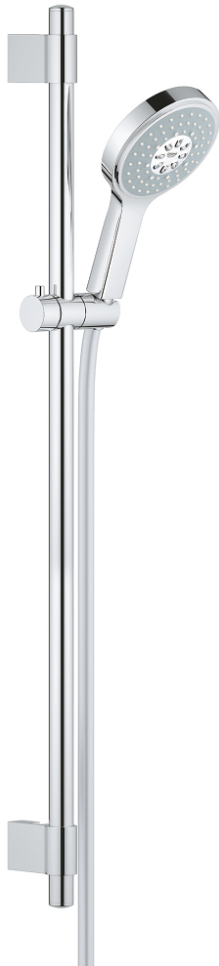

27 734 000 **POWER&SOUL COSMOPOLITAN 130 SHOWER RAIL SET 4+ SPRAYS**

PRODUCT DESCRIPTION

- Colour: chrome
- Consisting of:
 - hand shower Power&Soul Cosmopolitan 130 (27 664 000)
 - shower rail, 900 mm
 - with wall holders made of metal
 - shower hose Silverflex 1750 mm 1/2" x 1/2" (28 388)
 - 9.5 l/min flow limiter
 - GROHE DreamSpray - perfect spray pattern
 - GROHE LongLife finish
 - GROHE FastFixation Plus adjustable distance between brackets for adaption to existing drilling holes
 - GROHE SpeedClean - effortless limescale removal
 - Inner WaterGuide - inner insulation for surface protection
 - TwistStop - to prevent hose from twisting
 - suitable for instantaneous heater
 - min. recommended pressure 1.0 bar

27 734 000 **POWER&SOUL COSMOPOLITAN 130 SHOWER RAIL SET 4+ SPRAYS**

SPARE PARTS, October 2016 – now

- 1: Cover cap (Spare part-nr. 45922000)
 - 2: Glide element (Spare part-nr. 48177000)
 - 3: Shower bar holder (Spare part-nr. 48333000)
 - 4: Dirt strainer (Spare part-nr. 0700200M)
 - 5: Spacer (Spare part-nr. 45914XE0)*
- * Optional accessories