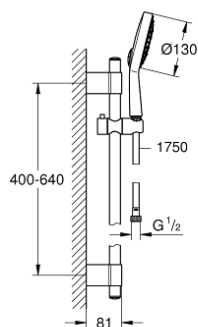

27 732 000 **POWER&SOUL COSMOPOLITAN 130 SHOWER RAIL SET 4+ SPRAYS**

PRODUCT DESCRIPTION

- Colour: chrome
- hand shower Power&Soul Cosmopolitan 130 (27 664 000)
- shower rail, 600 mm (27 784 000)
- with wall holders made of metal
- shower hose Silverflex 1750 mm 1/2" x 1/2" (28 388)
- GROHE DreamSpray - perfect spray pattern
- GROHE LongLife finish
- GROHE FastFixation Plus adjustable distance between brackets for adaption to existing drilling holes
- GROHE SpeedClean - effortless limescale removal
- Inner WaterGuide - inner insulation for surface protection
- TwistStop - to prevent hose from twisting
- suitable for instantaneous heater
- max. flow rate 2.5 gpm (9.5 l/min)
- min. recommended pressure 1.0 bar

27 732 000 **POWER&SOUL COSMOPOLITAN 130 SHOWER RAIL SET 4+ SPRAYS**

SPARE PARTS, October 2016 – now

- 1: Cover cap (Spare part-nr. 45922000)
- 2: Glide element (Spare part-nr. 48177000)
- 3: Shower bar holder (Spare part-nr. 48333000)
- 4: Dirt strainer (Spare part-nr. 0700200M)
- 5: Spacer (Spare part-nr. 45914XE0)*