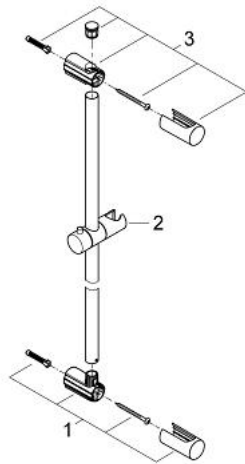

27 724 000 VITALIO UNIVERSAL SHOWER RAIL, 600 MM

PRODUCT DESCRIPTION

- Colour: chrome
- With wall holders, glide element and swivel holder
- GROHE LongLife finish
- Flexible Installation - 1 adjustable bracket for existing drill holes
- suitable for screwing (including screws and dowels) or gluing (GROHE QuickGlue S2 41 245 000 sold separately)
- holding force: max. 20 kg
- the specified holding capacity is valid for static (slowly applied) load and intended use only
- 5-color packaging

27 724 000 VITALIO UNIVERSAL SHOWER RAIL, 600 MM

SPARE PARTS, February 2011 – now

1: Shower bar holder (Spare part-nr. 48095000)

2: Glide element (Spare part-nr. 12140000)

3: Shower bar holder (Spare part-nr. 48097000)