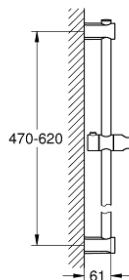

27 724 000 VITALIO UNIVERSAL SHOWER RAIL, 600 MM

PRODUCT DESCRIPTION

- Colour: chrome
- With wall holders, glide element and swivel holder
- GROHE LongLife finish
- Flexible Installation - 1 adjustable bracket for existing drill holes
- suitable for screwing (including screws and dowels) or gluing (GROHE QuickGlue S2 41 245 000 sold separately)
- holding force: max. 20 kg
- the specified holding capacity is valid for static (slowly applied) load and intended use only
- 5-color packaging

27 724 000 VITALIO UNIVERSAL SHOWER RAIL, 600 MM

SPARE PARTS, February 2011 – now

1: Shower bar holder (Spare part-nr. 48095000)

2: Glide element (Spare part-nr. 12140000)

3: Shower bar holder (Spare part-nr. 48097000)