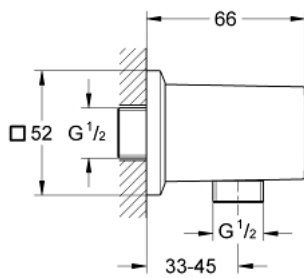

### PRODUCT DESCRIPTION

- Colour: chrome
- Male thread
- Protected against backflow
- material: metal
- GROHE LongLife finish

## 27 707 000 ALLURE BRILLIANT SHOWER OUTLET ELBOW

**SPARE PARTS**, January 2011 – now

1: Non-return valve (Spare part-nr. 08565000)