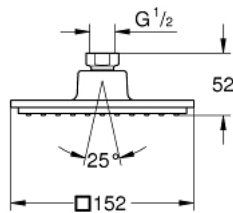

27 705 000 **EUPHORIA CUBE 150 HEAD SHOWER 1 SPRAY**

PRODUCT DESCRIPTION

- Colour: chrome
- Spray pattern: Rain
- maximum flow rate (at 3 bar): 8 l/min
- 152 x 152 mm
- with ball joint, rotation angle $\pm 12^\circ$
- connection thread $\frac{1}{2}$ "
- GROHE EcoJoy - less water, perfect flow
- GROHE DreamSpray - perfect spray pattern
- GROHE LongLife finish
- GROHE SpeedClean - effortless limescale removal
- Inner WaterGuide - inner insulation for surface protection
- suitable for instantaneous heater

27 705 000 EUPHORIA CUBE 150 HEAD SHOWER 1 SPRAY

SPARE PARTS, December 2010 – now

1: Fibre seal dia. Ø 18,5 x Ø 12 x 2 (Spare part-nr. 0138900M)

2: Dirt strainer (Spare part-nr. 0676800M)