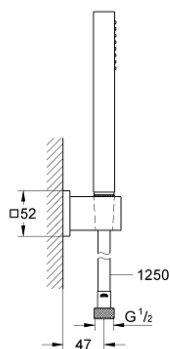

## 27 703 000 EUPHORIA CUBE STICK WALL HOLDER SET 1 SPRAY

### PRODUCT DESCRIPTION

- Colour: chrome
- Consisting of:
  - hand shower (27 699 000)
  - maximum flow rate (at 3 bar): 8.2 l/min
  - wall shower holder (27 693)
  - Silverflex shower hose 1250 mm 1/2" x 1/2" (28 362)
  - GROHE EcoJoy - less water, perfect flow
  - GROHE DreamSpray - perfect spray pattern
  - GROHE LongLife finish
  - GROHE SpeedClean - effortless limescale removal
  - Inner WaterGuide - inner insulation for surface protection
  - TwistStop - to prevent hose from twisting
  - suitable for instantaneous heater
  - min. recommended pressure 1.0 bar