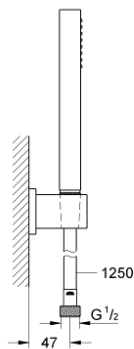

## 27 702 000 EUPHORIA CUBE STICK WALL HOLDER SET 1 SPRAY

### PRODUCT DESCRIPTION

- Colour: chrome
- Consisting of:
  - hand shower (27 698 000)
  - maximum flow rate (at 3 bar): 15 l/min
  - wall shower holder (27 693)
  - Silverflex shower hose 1250 mm 1/2" x 1/2" (28 362)
  - GROHE DreamSpray - perfect spray pattern
  - GROHE LongLife finish
  - GROHE SpeedClean - effortless limescale removal
  - Inner WaterGuide - inner insulation for surface protection
  - TwistStop - to prevent hose from twisting
  - suitable for instantaneous heater

27 702 000 **EUPHORIA CUBE STICK WALL HOLDER SET 1 SPRAY**

**SPARE PARTS**, December 2010 – now

1: Dirt strainer (Spare part-nr. 0700200M)