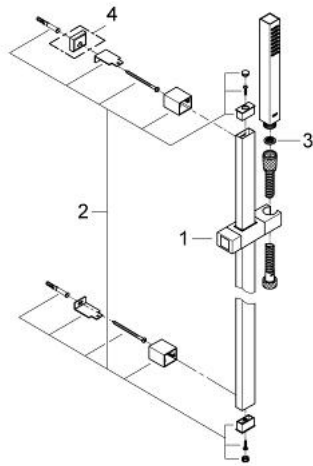

27 700 000 EUPHORIA CUBE STICK SHOWER RAIL SET 1 SPRAY

PRODUCT DESCRIPTION

- Colour: chrome
- Consisting of:
 - hand shower (27 698 000)
 - spray pattern: Standard spray
 - maximum flow rate (at 3 bar): 15 l/min
 - shower rail 900 mm (27 841)
 - shower hose Silverflex 1750 mm 1/2" x 1/2" (28 388)
 - GROHE DreamSpray - perfect spray pattern
 - GROHE LongLife finish
 - GROHE SpeedClean - effortless limescale removal
 - Inner WaterGuide - inner insulation for surface protection
 - TwistStop - to prevent hose from twisting
 - suitable for instantaneous heater
 - min. recommended pressure 1.0 bar

27 700 000 **EUPHORIA CUBE STICK SHOWER RAIL SET 1 SPRAY**

SPARE PARTS, December 2010 – now

- 1: Glide element (Spare part-nr. 48180000)
- 2: Shower bar holder (Spare part-nr. 48179000)
- 3: Dirt strainer (Spare part-nr. 0700200M)
- 4: Spacer (Spare part-nr. 27845000)*