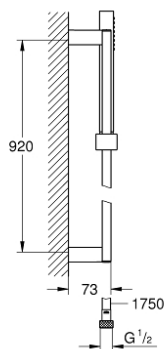

27 700 000 EUPHORIA CUBE STICK SHOWER RAIL SET 1 SPRAY

PRODUCT DESCRIPTION

- Colour: chrome
- Consisting of:
 - hand shower (27 698 000)
 - spray pattern: Standard spray
 - maximum flow rate (at 3 bar): 15 l/min
 - shower rail 900 mm (27 841)
 - shower hose Silverflex 1750 mm 1/2" x 1/2" (28 388)
 - GROHE DreamSpray - perfect spray pattern
 - GROHE LongLife finish
 - GROHE SpeedClean - effortless limescale removal
 - Inner WaterGuide - inner insulation for surface protection
 - TwistStop - to prevent hose from twisting
 - suitable for instantaneous heater
 - min. recommended pressure 1.0 bar

27 700 000 **EUPHORIA CUBE STICK SHOWER RAIL SET 1 SPRAY**

SPARE PARTS, December 2010 – now

- 1: Glide element (Spare part-nr. 48180000)
- 2: Shower bar holder (Spare part-nr. 48179000)
- 3: Dirt strainer (Spare part-nr. 0700200M)
- 4: Spacer (Spare part-nr. 27845000)*