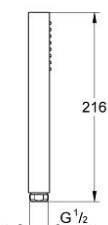

27 699 000 EUPHORIA CUBE STICK HAND SHOWER 1 SPRAY

PRODUCT DESCRIPTION

- Colour: chrome
- spray pattern: Standard spray
- maximum flow rate (at 3 bar): 8.2 l/min
- GROHE EcoJoy - less water, perfect flow
- GROHE DreamSpray - perfect spray pattern
- GROHE LongLife finish
- GROHE SpeedClean - effortless limescale removal
- Inner WaterGuide - inner insulation for surface protection
- Universal mounting system, fitting all standard shower hoses
- suitable for instantaneous heater
- min. recommended pressure 1.0 bar

27 699 000 **EUPHORIA CUBE STICK HAND SHOWER 1 SPRAY**

SPARE PARTS, December 2010 – now

1: Dirt strainer (Spare part-nr. 0700200M)