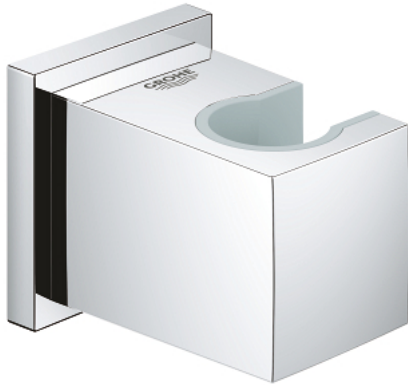

27 693 000 **EUPHORIA CUBE WALL HAND SHOWER HOLDER**

**PRODUCT DESCRIPTION**

- Colour: chrome
- Non-Adjustable
- GROHE LongLife finish