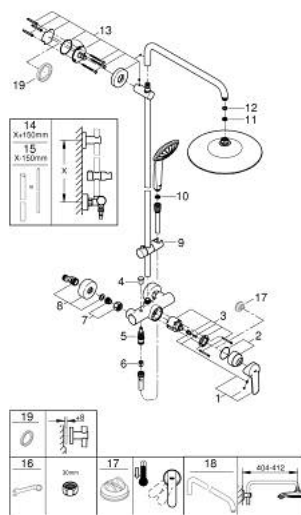

### SPARE PARTS, October 2016 – now

- 1: Lever (Spare part-nr. 46726000)
  - 2: Cap (Spare part-nr. 46025000)
  - 3: Cartridge (Spare part-nr. 46048000)
  - 4: Diverter knob (Spare part-nr. 65648000)
  - 5: 3-Way Diverter Valve & Trim (Spare part-nr. 65655000)
  - 6: Non-return valve (Spare part-nr. 08565000)
  - 7: 1/2" screw connection (Spare part-nr. 45044000)
  - 8: S-union (Spare part-nr. 12662000)
  - 9: Glide element (Spare part-nr. 12140000)
  - 10: Dirt strainer (Spare part-nr. 0700200M)
  - 11: Dirt strainer (Spare part-nr. 48007000)
  - 12: Fibre seal dia. Ø 18,5 x Ø 12 x 2 (Spare part-nr. 0138900M)
  - 13: Shower bar holder (Spare part-nr. 48279000)
  - 14: <strong>Shower system pipe for retrofitting</strong> (Spare part-nr. 48053000)\*
  - 15: <strong>Shower system pipe for retrofitting</strong> (Spare part-nr. 48054000)\*
  - 16: Special spanner wrench (Spare part-nr. 19377000)\*
  - 17: Temperature limiter (Spare part-nr. 46375000)\*
  - 18: Shower arm for shower systems (Spare part-nr. 14047000)\*
- \* Optional accessories