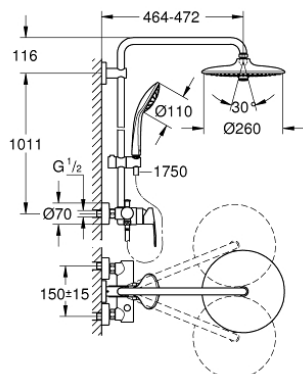

### PRODUCT DESCRIPTION

- Colour: chrome
- Consisting of:
  - horizontal swivable 450 mm shower arm
  - exposed single-lever shower mixer with diverter
- Allows change between:
  - head shower Vitalio Joy 260 (26 462)
  - spray patterns: Rain, SmartRain, Jet
  - maximum flow rate (at 3 bar): 7.5 l/min
- With ball joint
- Rotation angle  $\pm 15^\circ$
- hand shower Vitalio Joy 110 Massage (27 319)
- spray patterns: Rain, SmartRain, Massage
- maximum flow rate (at 3 bar): 12 l/min
- adjustable in height with gliding element
- VitalioFlex Silver 69° shower hose (27 506 000)
- maximum flow rate system (at 3 bar): 12 l/min
- GROHE SilkMove 46 mm ceramic cartridge
- GROHE DreamSpray - perfect spray pattern
- GROHE LongLife finish
- GROHE SprayDimmer - stepless flow rate adjustment
- GROHE SpeedClean - effortless limescale removal
- Inner WaterGuide - inner insulation for surface protection
- TwistStop - to prevent hose from twisting
- Suitable for instantaneous heaters from 18 kW/h
- Minimum flow rate 5 l/min
- min. recommended pressure 1.0 bar
- QuickSpanner included