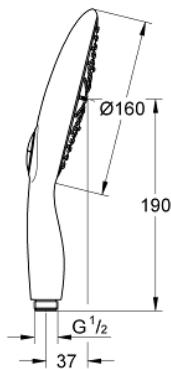

27 675 000 **POWER&SOUL 160 HAND SHOWER 4+ SPRAYS**

PRODUCT DESCRIPTION

- Colour: chrome
- spray patterns: GROHE Rain O², Rain, Bokoma Spray, Jet
- 9.5 l/min flow limiter
- GROHE DreamSpray - perfect spray pattern
- GROHE One-click showering spray selection via push of a button
- GROHE LongLife finish
- GROHE SpeedClean - effortless limescale removal
- Inner WaterGuide - inner insulation for surface protection
- Universal mounting system, fitting all standard shower hoses
- suitable for instantaneous heater
- min. recommended pressure 1.0 bar

27 675 000 **POWER&SOUL 160 HAND SHOWER 4+ SPRAYS**

SPARE PARTS, November 2010 – now

1: Dirt strainer (Spare part-nr. 0700200M)