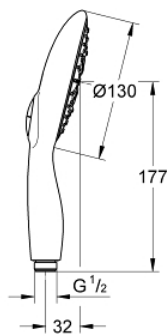

27 673 000 **POWER&SOUL 130 HAND SHOWER 4+ SPRAYS, SPRAY PLATE NIGHT TIME**
GREY

PRODUCT DESCRIPTION

- Colour: chrome
- spray patterns: GROHE Rain O², Rain, Bokoma Spray, Jet
- 9.5 l/min flow limiter
- GROHE DreamSpray - perfect spray pattern
- GROHE One-click showering spray selection via push of a button
- GROHE LongLife finish
- GROHE SpeedClean - effortless limescale removal
- Inner WaterGuide - inner insulation for surface protection
- Universal mounting system, fitting all standard shower hoses
- suitable for instantaneous heater
- max. flow rate 2.5 gpm (9.5 l/min)
- min. recommended pressure 1.0 bar

Pure Freude
an Wasser

27 673 000 **POWER&SOUL 130 HAND SHOWER 4+ SPRAYS, SPRAY PLATE NIGHT TIME
GREY**

SPARE PARTS, November 2010 – now

1: Dirt strainer (Spare part-nr. 0700200M)