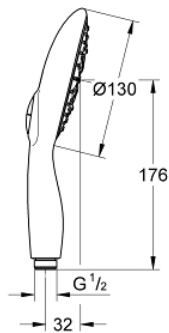

## 27 672 XH0 POWER&SOUL 130 HAND SHOWER 4+ SPRAYS

## 27 672 XH0 **POWER&SOUL 130 HAND SHOWER 4+ SPRAYS**

**SPARE PARTS**, October 2012 – now

1: Dirt strainer (Spare part-nr. 0700200M)