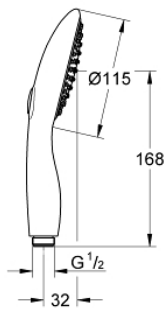

27 671 000 **POWER&SOUL 115 HAND SHOWER 2 SPRAYS, SPRAY PLATE NIGHT TIME
GREY**

PRODUCT DESCRIPTION

- Colour: chrome
- 2 Adjustable spray patterns: GROHE Rain O², Rain
- 9.5 l/min flow limiter
- GROHE DreamSpray - perfect spray pattern
- GROHE One-click showering spray selection via push of a button
- GROHE LongLife finish
- GROHE SpeedClean - effortless limescale removal
- Inner WaterGuide - inner insulation for surface protection
- Universal mounting system, fitting all standard shower hoses
- suitable for instantaneous heater
- min. recommended pressure 1.0 bar

Pure Freude
an Wasser

27 671 000 **POWER&SOUL 115 HAND SHOWER 2 SPRAYS, SPRAY PLATE NIGHT TIME
GREY**

SPARE PARTS, November 2010 – now

1: Dirt strainer (Spare part-nr. 0700200M)