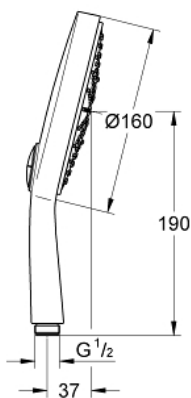

27 668 000 **POWER&SOUL COSMOPOLITAN 160 HAND SHOWER 4+ SPRAYS**

PRODUCT DESCRIPTION

- Colour: chrome
- spray patterns: GROHE Rain O², Rain, Bokoma Spray, Jet
- 9.5 l/min flow limiter
- GROHE DreamSpray - perfect spray pattern
- GROHE One-click showering spray selection via push of a button
- GROHE LongLife finish
- GROHE SpeedClean - effortless limescale removal
- Inner WaterGuide - inner insulation for surface protection
- Universal mounting system, fitting all standard shower hoses
- suitable for instantaneous heater
- min. recommended pressure 1.0 bar

27 668 000 **POWER&SOUL COSMOPOLITAN 160 HAND SHOWER 4+ SPRAYS**

SPARE PARTS, November 2010 – now

1: Dirt strainer (Spare part-nr. 0700200M)