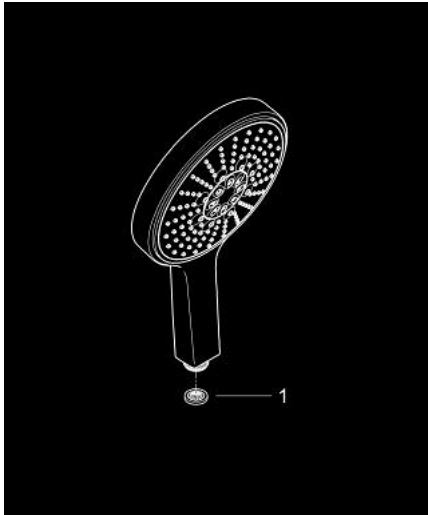

27 668 000 **POWER&SOUL COSMOPOLITAN 160 HAND SHOWER 4+ SPRAYS**

PRODUCT DESCRIPTION

- Colour: chrome
- spray patterns: GROHE Rain O², Rain, Bokoma Spray, Jet
- 9.5 l/min flow limiter
- GROHE DreamSpray - perfect spray pattern
- GROHE One-click showering spray selection via push of a button
- GROHE LongLife finish
- GROHE SpeedClean - effortless limescale removal
- Inner WaterGuide - inner insulation for surface protection
- Universal mounting system, fitting all standard shower hoses
- suitable for instantaneous heater
- min. recommended pressure 1.0 bar

27 668 000 **POWER&SOUL COSMOPOLITAN 160 HAND SHOWER 4+ SPRAYS**

SPARE PARTS, November 2010 – now

1: Dirt strainer (Spare part-nr. 0700200M)