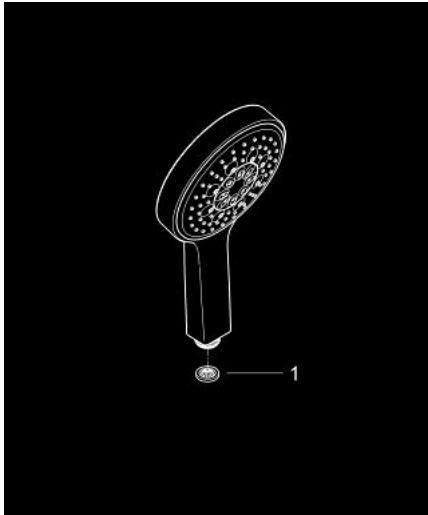

27 664 000 **POWER&SOUL COSMOPOLITAN 130 HAND SHOWER 4+ SPRAYS**

PRODUCT DESCRIPTION

- Colour: chrome
- spray patterns: GROHE Rain O², Rain, Bokoma Spray, Jet
- 9.5 l/min flow limiter
- GROHE DreamSpray - perfect spray pattern
- GROHE One-click showering spray selection via push of a button
- GROHE LongLife finish
- GROHE SpeedClean - effortless limescale removal
- Inner WaterGuide - inner insulation for surface protection
- Universal mounting system, fitting all standard shower hoses
- suitable for instantaneous heater
- max. flow rate 2.5 gpm (9.5 l/min)
- min. recommended pressure 1.0 bar

27 664 000 **POWER&SOUL COSMOPOLITAN 130 HAND SHOWER 4+ SPRAYS**

SPARE PARTS, November 2010 – now

1: Dirt strainer (Spare part-nr. 0700200M)