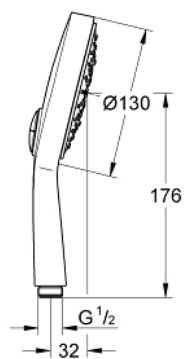

27 664 000 **POWER&SOUL COSMOPOLITAN 130 HAND SHOWER 4+ SPRAYS**

PRODUCT DESCRIPTION

- Colour: chrome
- spray patterns: GROHE Rain O², Rain, Bokoma Spray, Jet
- 9.5 l/min flow limiter
- GROHE DreamSpray - perfect spray pattern
- GROHE One-click showering spray selection via push of a button
- GROHE LongLife finish
- GROHE SpeedClean - effortless limescale removal
- Inner WaterGuide - inner insulation for surface protection
- Universal mounting system, fitting all standard shower hoses
- suitable for instantaneous heater
- max. flow rate 2.5 gpm (9.5 l/min)
- min. recommended pressure 1.0 bar

27 664 000 **POWER&SOUL COSMOPOLITAN 130 HAND SHOWER 4+ SPRAYS**

SPARE PARTS, November 2010 – now

1: Dirt strainer (Spare part-nr. 0700200M)