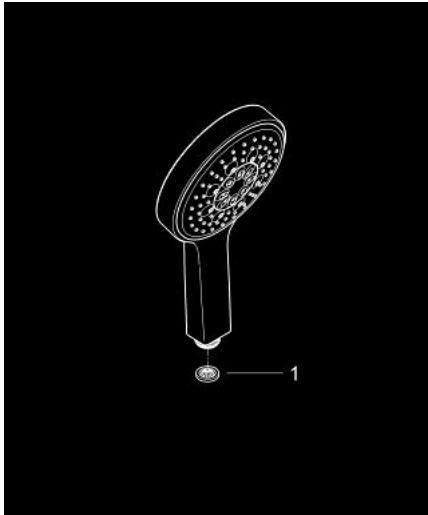

27 663 LS0 **POWER&SOUL COSMOPOLITAN 130 HAND SHOWER 4+ SPRAYS**

PRODUCT DESCRIPTION

- Colour: moon white/chrome
- spray patterns: GROHE Rain O², Rain, Bokoma Spray, Jet
- GROHE DreamSpray - perfect spray pattern
- GROHE One-click showering spray selection via push of a button
- GROHE LongLife finish
- GROHE SpeedClean - effortless limescale removal
- Inner WaterGuide - inner insulation for surface protection
- Universal mounting system, fitting all standard shower hoses
- suitable for instantaneous heater
- min. recommended pressure 1.0 bar

27 663 LS0 **POWER&SOUL COSMOPOLITAN 130 HAND SHOWER 4+ SPRAYS**

SPARE PARTS, September 2013 – now

1: Dirt strainer (Spare part-nr. 0700200M)