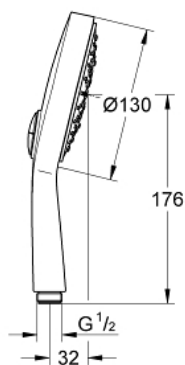

27 663 LS0 **POWER&SOUL COSMOPOLITAN 130 HAND SHOWER 4+ SPRAYS**

PRODUCT DESCRIPTION

- Colour: moon white/chrome
- spray patterns: GROHE Rain O², Rain, Bokoma Spray, Jet
- GROHE DreamSpray - perfect spray pattern
- GROHE One-click showering spray selection via push of a button
- GROHE LongLife finish
- GROHE SpeedClean - effortless limescale removal
- Inner WaterGuide - inner insulation for surface protection
- Universal mounting system, fitting all standard shower hoses
- suitable for instantaneous heater
- min. recommended pressure 1.0 bar

27 663 LS0 **POWER&SOUL COSMOPOLITAN 130 HAND SHOWER 4+ SPRAYS**

SPARE PARTS, September 2013 – now

1: Dirt strainer (Spare part-nr. 0700200M)