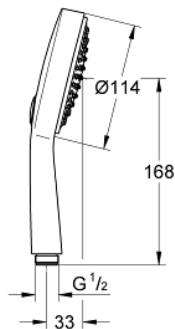

## 27 661 000 **POWER&SOUL COSMOPOLITAN 115 HAND SHOWER 2 SPRAYS**

### PRODUCT DESCRIPTION

- Colour: chrome
- 2 Adjustable spray patterns: GROHE Rain O<sup>2</sup>, Rain
- 9.5 l/min flow limiter
- GROHE DreamSpray - perfect spray pattern
- GROHE One-click showering spray selection via push of a button
- GROHE LongLife finish
- GROHE SpeedClean - effortless limescale removal
- Inner WaterGuide - inner insulation for surface protection
- Universal mounting system, fitting all standard shower hoses
- suitable for instantaneous heater
- min. recommended pressure 1.0 bar

27 661 000 **POWER&SOUL COSMOPOLITAN 115 HAND SHOWER 2 SPRAYS**

**SPARE PARTS**, November 2011 – now

1: Dirt strainer (Spare part-nr. 0700200M)