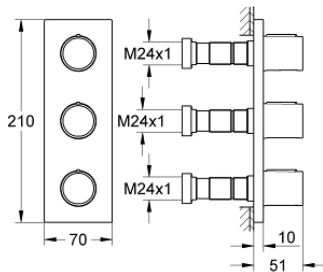

27 625 000 GROHTHERM F TRIPLE VOLUME CONTROL TRIM

PRODUCT DESCRIPTION

- Colour: chrome
- GROHE LongLife finish
- metal handles for volume control
- metal wall estoutcheon with hidden fixing and hidden sealing
- Vertical and horizontal installation

27 625 000 GROHTHERM F TRIPLE VOLUME CONTROL TRIM

SPARE PARTS, August 2010 – now

1: Handle (Spare part-nr. 48192000)

1.1: Repl. handle connection kit (Spare part-nr. 45186000)

2: Extension for spindle (Spare part-nr. 48044000)

3: Extension kit (3 1/8") (Spare part-nr. 45202000)

4: Extension-set (7 7/8") (Spare part-nr. 45203000)*

* Optional accessories