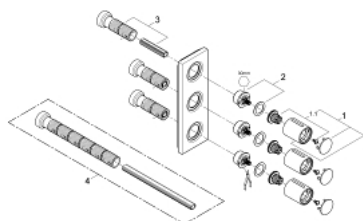

27 625 000 GROHTHERM F TRIPLE VOLUME CONTROL TRIM

PRODUCT DESCRIPTION

- Colour: chrome
- GROHE LongLife finish
- metal handles for volume control
- metal wall estoutcheon with hidden fixing and hidden sealing
- Vertical and horizontal installation

27 625 000 GROHTHERM F TRIPLE VOLUME CONTROL TRIM

SPARE PARTS, August 2010 – now

1: Handle (Spare part-nr. 48192000)

1.1: Repl. handle connection kit (Spare part-nr. 45186000)

2: Extension for spindle (Spare part-nr. 48044000)

3: Extension kit (3 1/8") (Spare part-nr. 45202000)

4: Extension-set (7 7/8") (Spare part-nr. 45203000)*

* Optional accessories