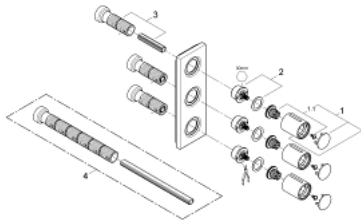

27 625 000 GROHTHERM F TRIPLE VOLUME CONTROL TRIM

PRODUCT DESCRIPTION

- Colour: chrome
- GROHE LongLife finish
- metal handles for volume control
- metal wall estoutcheon with hidden fixing and hidden sealing
- Vertical and horizontal installation

27 625 000 GROHTHERM F TRIPLE VOLUME CONTROL TRIM

SPARE PARTS, August 2010 – now

1: Handle (Spare part-nr. 48192000)

1.1: Repl. handle connection kit (Spare part-nr. 45186000)

2: Extension for spindle (Spare part-nr. 48044000)

3: Extension kit (3 1/8") (Spare part-nr. 45202000)

4: Extension-set (7 7/8") (Spare part-nr. 45203000)*

* Optional accessories