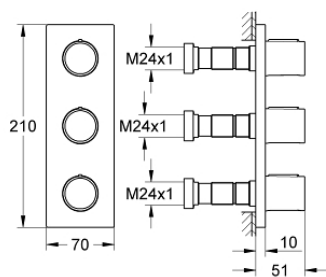

27 625 000 GROHTHERM F TRIPLE VOLUME CONTROL TRIM

PRODUCT DESCRIPTION

- Colour: chrome
- GROHE LongLife finish
- metal handles for volume control
- metal wall estoutcheon with hidden fixing and hidden sealing
- Vertical and horizontal installation

27 625 000 GROHTHERM F TRIPLE VOLUME CONTROL TRIM

SPARE PARTS, August 2010 – now

1: Handle (Spare part-nr. 48192000)

1.1: Repl. handle connection kit (Spare part-nr. 45186000)

2: Extension for spindle (Spare part-nr. 48044000)

3: Extension kit (3 1/8") (Spare part-nr. 45202000)

4: Extension-set (7 7/8") (Spare part-nr. 45203000)*

* Optional accessories