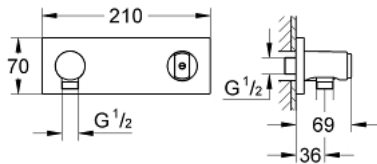

## 27 621 000 GROHTHERM F WALL SHOWER UNION WITH INTEGRATED SHOWER HOLDER

### PRODUCT DESCRIPTION

- Colour: chrome
- Shower outlet 1/2"
- hand shower and shower hose sold separately
- Protected against backflow

27 621 000 **GROHTHERM F WALL SHOWER UNION WITH INTEGRATED SHOWER HOLDER**

**SPARE PARTS**, August 2010 – now

1: Non-return valve (Spare part-nr. 08565000)