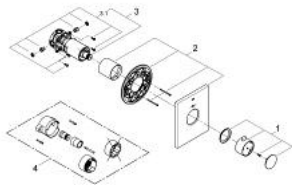

27 620 000 GROHTHERM F THERMOSTATIC TRIM WITH TEMPERATURE CONTROL MODULE

PRODUCT DESCRIPTION

- Colour: chrome
- For high-flow, multiple outlet custom shower applications
- requires separate volume controls
- GROHE TurboStat
- Requires GrohFlex™ universal rough-in box (35 026 000) (sold separately)
- GROHE LongLife finish
- metal handle for temperature control
- GROHE SafeStop - safety button at 38°C
- rectangular metal wall escutcheon with hidden fixing and hidden sealings
- Max Flow Rate: 14 gpm at 45 psi

27 620 000 GROHTHERM F THERMOSTATIC TRIM WITH TEMPERATURE CONTROL MODULE

SPARE PARTS, August 2010 – now

- 1: lever US (Spare part-nr. 47871000)
 - 2: escutcheon US (Spare part-nr. 47903000)
 - 3: Grohflex cartridge (Spare part-nr. 47855000)
 - 3.1: non-return valves (Spare part-nr. 47851000)
 - 4: Extension for Volume Control (Spare part-nr. 47889000)*
- * Optional accessories