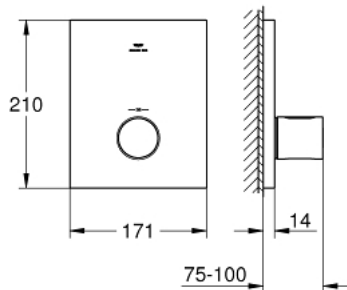

27 619 000 GROHTHERM F THERMOSTATIC TRIM

PRODUCT DESCRIPTION

- Colour: chrome
- For high-flow, multiple outlet custom shower applications
- requires separate volume controls
- for use with Rapido T rough-in box 35 500 000 sold separately
- GROHE LongLife finish
- GROHE SafeStop - safety button at 38°C
- GROHE SafeStop Plus - optional temperature limiter at 43°C included
- metal handle for temperature control
- rectangular metal wall escutcheon with hidden fixing and hidden sealings
- flow rate:
 - - max. 53 l/min at 3 bar by using all 3 outlets at the same time
 - bottom outlet 50 l/min. at 3 bar
 - top outlets left/right, each 36 l/min. at 3 bar
- Without concealed body

27 619 000 GROHTHERM F THERMOSTATIC TRIM

SPARE PARTS, October 2021 – now

1: Temperature control handle (Spare part-nr. 47900000)

2: Escutcheon (Spare part-nr. 47902000)

3: Extension kit (1 1/8") (Spare part-nr. 47781000)*