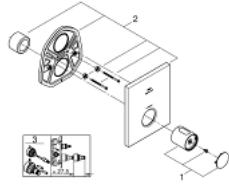

27 619 000 GROHTHERM F THERMOSTATIC TRIM

PRODUCT DESCRIPTION

- Colour: chrome
- For high-flow, multiple outlet custom shower applications
- requires separate volume controls
- for use with Rapido T rough-in box 35 500 000 sold separately
- GROHE LongLife finish
- GROHE SafeStop - safety button at 38°C
- GROHE SafeStop Plus - optional temperature limiter at 43°C included
- metal handle for temperature control
- rectangular metal wall escutcheon with hidden fixing and hidden sealings
- flow rate:
 - - max. 53 l/min at 3 bar by using all 3 outlets at the same time
 - bottom outlet 50 l/min. at 3 bar
 - top outlets left/right, each 36 l/min. at 3 bar
- Without concealed body

27 619 000 GROHTHERM F THERMOSTATIC TRIM

SPARE PARTS, October 2021 – now

1: Temperature control handle (Spare part-nr. 47900000)

2: Escutcheon (Spare part-nr. 47902000)

3: Extension kit (1 1/8") (Spare part-nr. 47781000)*