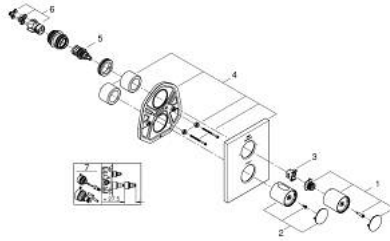

27 618 000 GROHTHERM F THERMOSTATIC TRIM WITH INTEGRATED 2-WAY DIVERTER

PRODUCT DESCRIPTION

- Colour: chrome
- for bath or shower with more than one outlet
- for use with Rapido T rough-in box 35 500 000 sold separately
- GROHE LongLife finish
- GROHE SafeStop - safety button at 38°C
- GROHE SafeStop Plus - optional temperature limiter at 43°C included
- metal handle for temperature control
- metal handle for Aquadimmer control with multiple function- shut off and flow control - diverter for 2 outlets
- 3rd outlet requires separate volume control
- rectangular metal wall escutcheon with hidden fixing and hidden sealings
- flow rate:
 - - max. 53 l/min at 3 bar by using all 3 outlets at the same time
 - bottom outlet 50 l/min. at 3 bar
 - top outlet left (bath) 30 l/min. at 3 bar
 - top outlet right (shower) 24 l/min at 3 bar

27 618 000 GROHTHERM F THERMOSTATIC TRIM WITH INTEGRATED 2-WAY DIVERTER

SPARE PARTS, September 2025 – now

- 1: Handle for shut-off valve (Spare part-nr. 47898000)
- 2: Temperature control handle (Spare part-nr. 47900000)
- 3: Stop ring (Spare part-nr. 10089000)
- 4: Escutcheon (Spare part-nr. 47901000)
- 5: Aquadimmer (Spare part-nr. 47364000)
- 6: Adapter (Spare part-nr. 12701001)
- 7: Extension kit (1 1/8") (Spare part-nr. 47781000)*