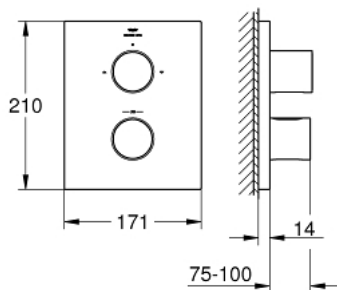

27 618 000 GROHTHERM F THERMOSTATIC TRIM WITH INTEGRATED 2-WAY DIVERTER

PRODUCT DESCRIPTION

- Colour: chrome
- for bath or shower with more than one outlet
- for use with Rapido T rough-in box 35 500 000 sold separately
- GROHE LongLife finish
- GROHE SafeStop - safety button at 38°C
- GROHE SafeStop Plus - optional temperature limiter at 43°C included
- metal handle for temperature control
- metal handle for Aquadimmer control with multiple function- shut off and flow control - diverter for 2 outlets
- 3rd outlet requires separate volume control
- rectangular metal wall escutcheon with hidden fixing and hidden sealings
- flow rate:
 - - max. 53 l/min at 3 bar by using all 3 outlets at the same time
 - bottom outlet 50 l/min. at 3 bar
 - top outlet left (bath) 30 l/min. at 3 bar
 - top outlet right (shower) 24 l/min at 3 bar

27 618 000 GROHTHERM F THERMOSTATIC TRIM WITH INTEGRATED 2-WAY DIVERTER

SPARE PARTS, September 2025 – now

- 1: Handle for shut-off valve (Spare part-nr. 47898000)
- 2: Temperature control handle (Spare part-nr. 47900000)
- 3: Stop ring (Spare part-nr. 10089000)
- 4: Escutcheon (Spare part-nr. 47901000)
- 5: Aquadimmer (Spare part-nr. 47364000)
- 6: Adapter (Spare part-nr. 12701001)
- 7: Extension kit (1 1/8") (Spare part-nr. 47781000)*