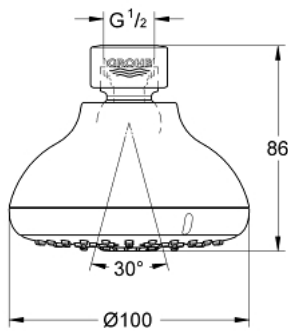

27 606 001 TEMPESTA 100 HEAD SHOWER 4 SPRAYS

PRODUCT DESCRIPTION

- Colour: chrome
- spray patterns: GROHE Rain O², Rain, Massage, Jet
- maximum flow rate (at 3 bar): 9 l/min
- ball joint ± 15° rotatable
- connection thread ½"
- GROHE EcoJoy - less water, perfect flow
- GROHE DreamSpray - perfect spray pattern
- GROHE LongLife finish
- GROHE SpeedClean - effortless limescale removal
- Inner WaterGuide - inner insulation for surface protection
- max. flow rate 2.5 gpm (9.5 l/min)
- min. recommended pressure 1.0 bar

27 606 001 TEMPESTA 100 HEAD SHOWER 4 SPRAYS

SPARE PARTS, March 2017 – now

1: Fibre seal dia. Ø 18,5 x Ø 12 x 2 (Spare part-nr. 0138900M)

2: Dirt strainer (Spare part-nr. 48007000)