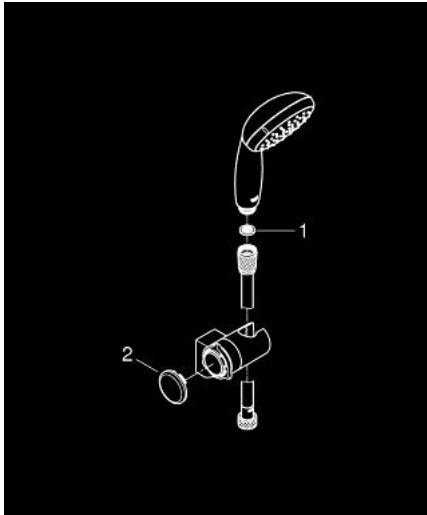

27 601 10E TEMPESTA 100 WALL HOLDER SET 2 SPRAYS

PRODUCT DESCRIPTION

- Colour: chrome
- Consisting of:
 - hand shower Tempesta 100 II (27 597)
 - wall shower holder adjustable (27 595)
 - Relaxaflex hose 1750 mm 1/2" x 1/2" (28 154)
 - GROHE EcoJoy 5.7 l/min flow limiter
 - GROHE DreamSpray - perfect spray pattern
 - GROHE LongLife finish
 - GROHE SpeedClean - effortless limescale removal
 - Inner WaterGuide - inner insulation for surface protection
 - ShockProof silicone ring prevents damages caused by shower falling
 - suitable for instantaneous heater
 - min. recommended pressure 1.0 bar

27 601 10E TEMPESTA 100 WALL HOLDER SET 2 SPRAYS

SPARE PARTS, August 2010 – now

1: Dirt strainer (Spare part-nr. 0700200M)

2: Cover cap (Spare part-nr. 45652P00)