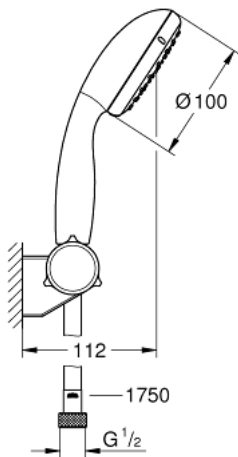

27 601 10E TEMPESTA 100 WALL HOLDER SET 2 SPRAYS

PRODUCT DESCRIPTION

- Colour: chrome
- Consisting of:
 - hand shower Tempesta 100 II (27 597)
 - wall shower holder adjustable (27 595)
 - Relaxaflex hose 1750 mm 1/2" x 1/2" (28 154)
 - GROHE EcoJoy 5.7 l/min flow limiter
 - GROHE DreamSpray - perfect spray pattern
 - GROHE LongLife finish
 - GROHE SpeedClean - effortless limescale removal
 - Inner WaterGuide - inner insulation for surface protection
 - ShockProof silicone ring prevents damages caused by shower falling
 - suitable for instantaneous heater
 - min. recommended pressure 1.0 bar

27 601 10E TEMPESTA 100 WALL HOLDER SET 2 SPRAYS

SPARE PARTS, August 2010 – now

1: Dirt strainer (Spare part-nr. 0700200M)

2: Cover cap (Spare part-nr. 45652P00)