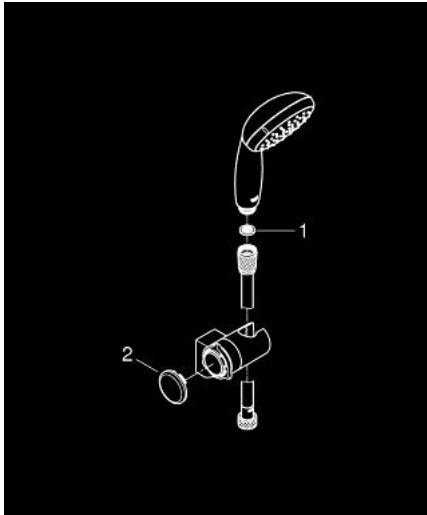

27 601 10E TEMPESTA 100 WALL HOLDER SET 2 SPRAYS

PRODUCT DESCRIPTION

- Colour: chrome
- Consisting of:
 - hand shower Tempesta 100 II (27 597)
 - wall shower holder adjustable (27 595)
 - Relaxaflex hose 1750 mm 1/2" x 1/2" (28 154)
 - 5.7 l/min flow limiter
 - GROHE DreamSpray - perfect spray pattern
 - GROHE LongLife finish
 - GROHE SpeedClean - effortless limescale removal
 - Inner WaterGuide - inner insulation for surface protection
 - ShockProof silicone ring prevents damages caused by shower falling
 - suitable for instantaneous heater
 - min. recommended pressure 1.0 bar

27 601 10E TEMPESTA 100 WALL HOLDER SET 2 SPRAYS

SPARE PARTS, August 2010 – now

1: Dirt strainer (Spare part-nr. 0700200M)

2: Cover cap (Spare part-nr. 45652P00)