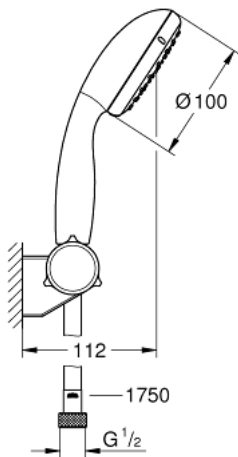

27 601 10E TEMPESTA 100 WALL HOLDER SET 2 SPRAYS

PRODUCT DESCRIPTION

- Colour: chrome
- Consisting of:
 - hand shower Tempesta 100 II (27 597)
 - wall shower holder adjustable (27 595)
 - Relaxaflex hose 1750 mm 1/2" x 1/2" (28 154)
 - 5.7 l/min flow limiter
 - GROHE DreamSpray - perfect spray pattern
 - GROHE LongLife finish
 - GROHE SpeedClean - effortless limescale removal
 - Inner WaterGuide - inner insulation for surface protection
 - ShockProof silicone ring prevents damages caused by shower falling
 - suitable for instantaneous heater
 - min. recommended pressure 1.0 bar

27 601 10E TEMPESTA 100 WALL HOLDER SET 2 SPRAYS

SPARE PARTS, August 2010 – now

1: Dirt strainer (Spare part-nr. 0700200M)

2: Cover cap (Spare part-nr. 45652P00)