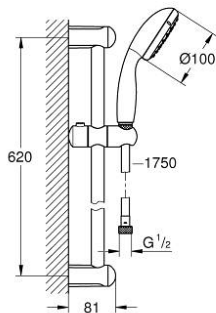

## 27 598 10E TEMPESTA 100 SHOWER RAIL SET 2 SPRAYS

### PRODUCT DESCRIPTION

- Colour: chrome
- Consisting of:
  - hand shower Tempesta 100 II (27 597)
  - maximum flow rate (at 3 bar): 5.7 l/min
  - shower rail, 600 mm (27 523)
  - Relexaflex hose 1750 mm 1/2" x 1/2" (28 154)
  - GROHE DreamSpray - perfect spray pattern
  - GROHE LongLife finish
  - GROHE SpeedClean - effortless limescale removal
  - Inner WaterGuide - inner insulation for surface protection
  - min. recommended pressure 1.0 bar

### SPARE PARTS, June 2013 – now

1: Shower bar holder (Spare part-nr. 48098000)

2: Glide element (Spare part-nr. 48099000)

3: Dirt strainer (Spare part-nr. 0700200M)

4: Spacer (Spare part-nr. 48051000)\*

\* Optional accessories