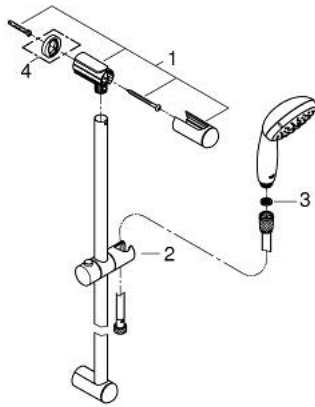

## 27 598 10E TEMPESTA 100 SHOWER RAIL SET 2 SPRAYS

### PRODUCT DESCRIPTION

- Colour: chrome
- Consisting of:
  - hand shower Tempesta 100 II (27 597)
  - maximum flow rate (at 3 bar): 5.7 l/min
  - shower rail, 600 mm (27 523)
  - Relexaflex hose 1750 mm 1/2" x 1/2" (28 154)
  - GROHE DreamSpray - perfect spray pattern
  - GROHE LongLife finish
  - GROHE SpeedClean - effortless limescale removal
  - Inner WaterGuide - inner insulation for surface protection
  - min. recommended pressure 1.0 bar