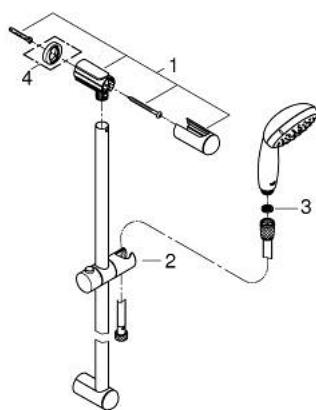

## 27 598 001 TEMPESTA 100 SHOWER RAIL SET 2 SPRAYS

### PRODUCT DESCRIPTION

- Colour: chrome
- Consisting of:
  - hand shower Tempesta 100 II (27 597)
  - shower rail, 600 mm (27 523)
  - Relaxaflex hose 1750 mm 1/2" x 1/2" (28 154)
  - GROHE DreamSpray - perfect spray pattern
  - GROHE LongLife finish
  - GROHE SpeedClean - effortless limescale removal
  - Inner WaterGuide - inner insulation for surface protection
  - ShockProof silicone ring prevents damages caused by shower falling
- suitable for instantaneous heater
- min. recommended pressure 1.0 bar