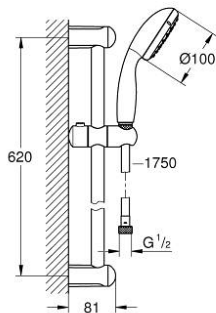

## 27 598 001 TEMPESTA 100 SHOWER RAIL SET 2 SPRAYS

### PRODUCT DESCRIPTION

- Colour: chrome
- Consisting of:
  - hand shower Tempesta 100 II (27 597)
  - shower rail, 600 mm (27 523)
  - Relaxaflex hose 1750 mm 1/2" x 1/2" (28 154)
  - GROHE DreamSpray - perfect spray pattern
  - GROHE LongLife finish
  - GROHE SpeedClean - effortless limescale removal
  - Inner WaterGuide - inner insulation for surface protection
  - ShockProof silicone ring prevents damages caused by shower falling
- suitable for instantaneous heater
- min. recommended pressure 1.0 bar

### SPARE PARTS, June 2013 – now

- 1: Shower bar holder (Spare part-nr. 48092000)
- 2: Glide element (Spare part-nr. 48093000)
- 3: Dirt strainer (Spare part-nr. 0700200M)
- 4: Spacer (Spare part-nr. 48051000)\*