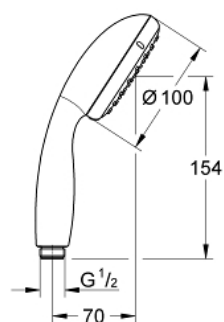

27 597 10E TEMPESTA 100 HAND SHOWER 2 SPRAYS

PRODUCT DESCRIPTION

- Colour: chrome
- spray patterns: Rain, Jet
- GROHE EcoJoy 5.7 l/min flow limiter
- GROHE DreamSpray - perfect spray pattern
- GROHE LongLife finish
- GROHE SpeedClean - effortless limescale removal
- Inner WaterGuide - inner insulation for surface protection
- Universal mounting system, fitting all standard shower hoses
- min. recommended pressure 1.0 bar

27 597 10E TEMPESTA 100 HAND SHOWER 2 SPRAYS

SPARE PARTS, June 2013 – now

1: Dirt strainer (Spare part-nr. 0700200M)