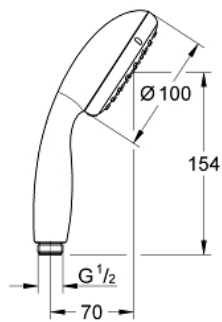

27 597 10E TEMPESTA 100 HAND SHOWER 2 SPRAYS

PRODUCT DESCRIPTION

- Colour: chrome
- spray patterns: Rain, Jet
- 5.7 l/min flow limiter
- GROHE DreamSpray - perfect spray pattern
- GROHE LongLife finish
- GROHE SpeedClean - effortless limescale removal
- Inner WaterGuide - inner insulation for surface protection
- Universal mounting system, fitting all standard shower hoses
- min. recommended pressure 1.0 bar

27 597 10E TEMPESTA 100 HAND SHOWER 2 SPRAYS

SPARE PARTS, June 2013 – now

1: Dirt strainer (Spare part-nr. 0700200M)