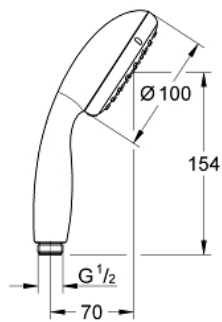

27 597 001 TEMPESTA 100 HAND SHOWER 2 SPRAYS

PRODUCT DESCRIPTION

- Colour: chrome
- spray patterns: Rain, Jet
- GROHE DreamSpray - perfect spray pattern
- GROHE LongLife finish
- GROHE SpeedClean - effortless limescale removal
- Inner WaterGuide - inner insulation for surface protection
- ShockProof silicone ring prevents damages caused by shower falling
- Universal mounting system, fitting all standard shower hoses
- suitable for instantaneous heater
- min. recommended pressure 1.0 bar

27 597 001 TEMPESTA 100 HAND SHOWER 2 SPRAYS

SPARE PARTS, June 2013 – now

1: Dirt strainer (Spare part-nr. 0700200M)