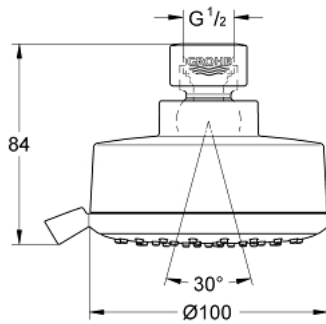

## 27 591 001 TEMPESTA COSMOPOLITAN 100 HEAD SHOWER 4 SPRAYS

### PRODUCT DESCRIPTION

- Colour: chrome
- spray patterns: GROHE Rain O<sup>2</sup>, Rain, Massage, Jet
- maximum flow rate (at 3 bar): 8.5 l/min
- ball joint ± 15° rotatable
- connection thread ½"
- GROHE EcoJoy - less water, perfect flow
- GROHE DreamSpray - perfect spray pattern
- GROHE LongLife finish
- GROHE SpeedClean - effortless limescale removal
- Inner WaterGuide - inner insulation for surface protection
- min. recommended pressure 1.0 bar

## 27 591 001 TEMPESTA COSMOPOLITAN 100 HEAD SHOWER 4 SPRAYS

**SPARE PARTS**, March 2017 – now

1: Fibre seal dia. Ø 18,5 x Ø 12 x 2 (Spare part-nr. 0138900M)

2: Dirt strainer (Spare part-nr. 48007000)