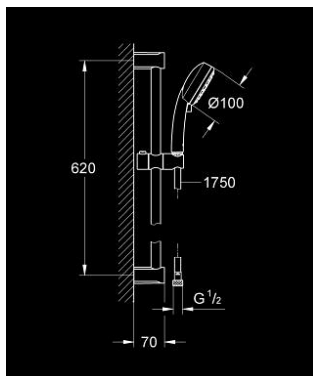

27 578 002 TEMPESTA COSMOPOLITAN 100 SHOWER RAIL SET 2 SPRAYS

PRODUCT DESCRIPTION

- Colour: chrome
- Consisting of:
 - Hand shower (27 571 000)
 - Shower rail, 600 mm (27 521)
 - Relaxaflex hose 1750 mm 1/2" x 1/2" (28 154)
 - GROHE DreamSpray - perfect spray pattern
 - GROHE LongLife finish
 - GROHE SpeedClean - effortless limescale removal
 - Inner WaterGuide - inner insulation for surface protection
- suitable for instantaneous heater
- min. recommended pressure 1.0 bar

27 578 002 TEMPESTA COSMOPOLITAN 100 SHOWER RAIL SET 2 SPRAYS

SPARE PARTS, March 2017 – now

1: Shower bar holder (Spare part-nr. 48092000)

2: Glide element (Spare part-nr. 48093000)

3: Dirt strainer (Spare part-nr. 0700200M)