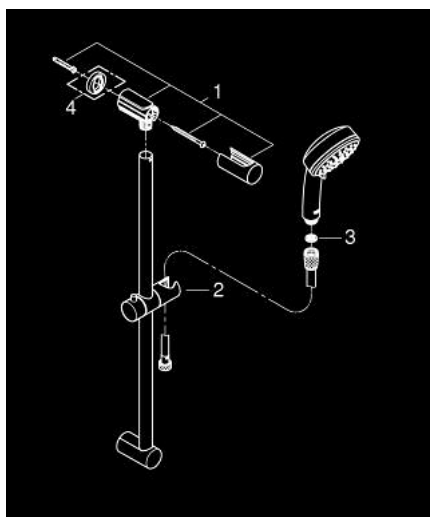

27 578 002 TEMPESTA COSMOPOLITAN 100 SHOWER RAIL SET 2 SPRAYS

PRODUCT DESCRIPTION

- Colour: chrome
- Consisting of:
 - Hand shower (27 571 000)
 - Shower rail, 600 mm (27 521)
 - Relaxaflex hose 1750 mm 1/2" x 1/2" (28 154)
 - GROHE DreamSpray - perfect spray pattern
 - GROHE LongLife finish
 - GROHE SpeedClean - effortless limescale removal
 - Inner WaterGuide - inner insulation for surface protection
- suitable for instantaneous heater
- min. recommended pressure 1.0 bar

27 578 002 TEMPESTA COSMOPOLITAN 100 SHOWER RAIL SET 2 SPRAYS

SPARE PARTS, March 2017 – now

1: Shower bar holder (Spare part-nr. 48092000)

2: Glide element (Spare part-nr. 48093000)

3: Dirt strainer (Spare part-nr. 0700200M)