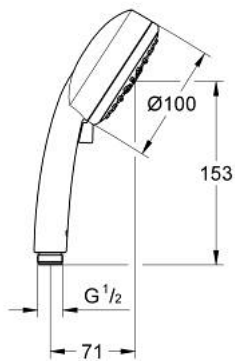

27 573 002 TEMPESTA COSMOPOLITAN 100 HAND SHOWER 4 SPRAYS

PRODUCT DESCRIPTION

- Colour: chrome
- spray patterns: GROHE Rain O², Rain, Massage, Jet
- GROHE DreamSpray - perfect spray pattern
- GROHE LongLife finish
- GROHE SpeedClean - effortless limescale removal
- Inner WaterGuide - inner insulation for surface protection
- Universal mounting system, fitting all standard shower hoses
- suitable for instantaneous heater
- min. recommended pressure 1.0 bar

27 573 002 TEMPESTA COSMOPOLITAN 100 HAND SHOWER 4 SPRAYS

SPARE PARTS, March 2017 – now

1: Dirt strainer (Spare part-nr. 0700200M)