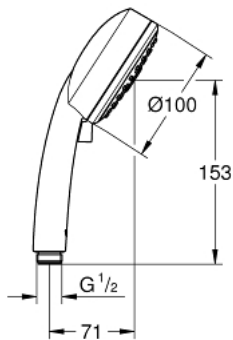

27 572 002 TEMPESTA COSMOPOLITAN 100 HANDSHOWER 3 SPRAYS

PRODUCT DESCRIPTION

- Colour: chrome
- spray patterns: GROHE Rain O², Rain, Massage
- GROHE DreamSpray - perfect spray pattern
- GROHE LongLife finish
- GROHE SpeedClean - effortless limescale removal
- Inner WaterGuide - inner insulation for surface protection
- Universal mounting system, fitting all standard shower hoses
- suitable for instantaneous heater
- min. recommended pressure 1.0 bar

27 572 002 **TEMPESTA COSMOPOLITAN 100 HANDSHOWER 3 SPRAYS**

SPARE PARTS, March 2017 – now

1: Dirt strainer (Spare part-nr. 0700200M)