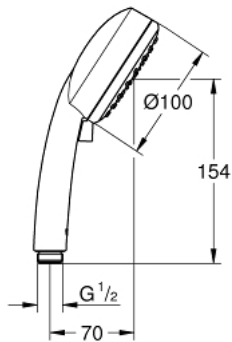

27 571 20E TEMPESTA COSMOPOLITAN 100 HAND SHOWER 2 SPRAYS

PRODUCT DESCRIPTION

- Colour: chrome
- spray patterns: Rain, Jet
- maximum flow rate (at 3 bar): 5.7 l/min
- GROHE DreamSpray - perfect spray pattern
- GROHE LongLife finish
- GROHE SpeedClean - effortless limescale removal
- Inner WaterGuide - inner insulation for surface protection
- Universal mounting system, fitting all standard shower hoses
- min. recommended pressure 1.0 bar

27 571 20E TEMPESTA COSMOPOLITAN 100 HAND SHOWER 2 SPRAYS

SPARE PARTS, March 2017 – now

1: Dirt strainer (Spare part-nr. 0700200M)