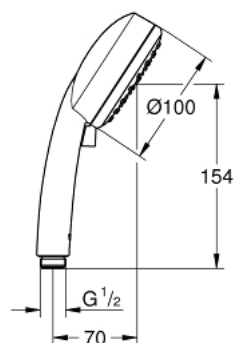

27 571 002 TEMPESTA COSMOPOLITAN 100 HAND SHOWER 2 SPRAYS

PRODUCT DESCRIPTION

- Colour: chrome
- spray patterns: Rain, Jet
- GROHE DreamSpray - perfect spray pattern
- GROHE LongLife finish
- GROHE SpeedClean - effortless limescale removal
- Inner WaterGuide - inner insulation for surface protection
- Universal mounting system, fitting all standard shower hoses
- suitable for instantaneous heater
- min. recommended pressure 1.0 bar

27 571 002 TEMPESTA COSMOPOLITAN 100 HAND SHOWER 2 SPRAYS

SPARE PARTS, March 2017 – now

1: Dirt strainer (Spare part-nr. 0700200M)