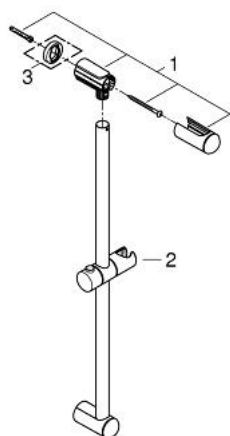

27 523 000 **TEMPESTA SHOWER RAIL, 600 MM**

**PRODUCT DESCRIPTION**

- Colour: chrome
- with wall brackets, glider and swivel holder
- GROHE LongLife finish

## 27 523 000 TEMPESTA SHOWER RAIL, 600 MM

### SPARE PARTS, March 2010 – now

1: Shower bar holder (Spare part-nr. 48098000)

2: Glide element (Spare part-nr. 48099000)

3: Spacer (Spare part-nr. 48051000)\*

\* Optional accessories