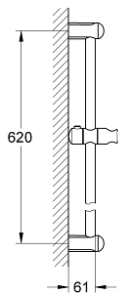

27 523 000 **TEMPESTA SHOWER RAIL, 600 MM**

**PRODUCT DESCRIPTION**

- Colour: chrome
- with wall brackets, glider and swivel holder
- GROHE LongLife finish

## 27 523 000 TEMPESTA SHOWER RAIL, 600 MM

### SPARE PARTS, March 2010 – now

1: Shower bar holder (Spare part-nr. 48098000)

2: Glide element (Spare part-nr. 48099000)

3: Spacer (Spare part-nr. 48051000)\*

\* Optional accessories