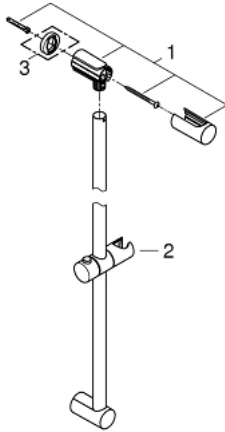

27 522 000 **TEMPESTA COSMOPOLITAN SHOWER RAIL, 900 MM**

**PRODUCT DESCRIPTION**

- Colour: chrome
- with wall holders
- glide element and swivel holder
- GROHE LongLife finish

27 522 000 **TEMPESTA COSMOPOLITAN SHOWER RAIL, 900 MM**

**SPARE PARTS**, March 2010 – now

1: Shower bar holder (Spare part-nr. 48095000)

2: Glide element (Spare part-nr. 48096000)

3: Spacer (Spare part-nr. 48051000)\*

\* Optional accessories