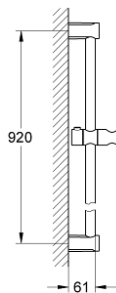

27 522 000 **TEMPESTA COSMOPOLITAN SHOWER RAIL, 900 MM**

**PRODUCT DESCRIPTION**

- Colour: chrome
- with wall holders
- glide element and swivel holder
- GROHE LongLife finish

27 522 000 **TEMPESTA COSMOPOLITAN SHOWER RAIL, 900 MM**

**SPARE PARTS**, March 2010 – now

1: Shower bar holder (Spare part-nr. 48095000)

2: Glide element (Spare part-nr. 48096000)

3: Spacer (Spare part-nr. 48051000)\*

\* Optional accessories