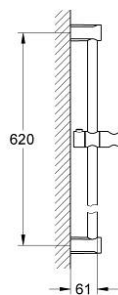

27 521 000 **TEMPESTA COSMOPOLITAN SHOWER RAIL, 600 MM**

**PRODUCT DESCRIPTION**

- Colour: chrome
- with wall brackets, glider and swivel holder
- GROHE LongLife finish

27 521 000 **TEMPESTA COSMOPOLITAN SHOWER RAIL, 600 MM**

**SPARE PARTS**, March 2010 – now

1: Shower bar holder (Spare part-nr. 48095000)

2: Glide element (Spare part-nr. 12140000)