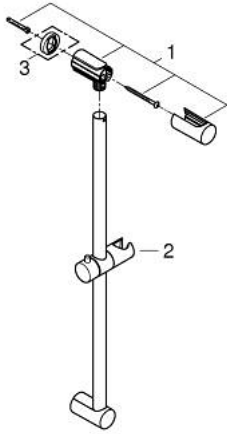

27 521 000 **TEMPESTA COSMOPOLITAN SHOWER RAIL, 600 MM**

**PRODUCT DESCRIPTION**

- Colour: chrome
- with wall brackets, glider and swivel holder
- GROHE LongLife finish

27 521 000 **TEMPESTA COSMOPOLITAN SHOWER RAIL, 600 MM**

**SPARE PARTS**, March 2010 – now

1: Shower bar holder (Spare part-nr. 48095000)

2: Glide element (Spare part-nr. 12140000)