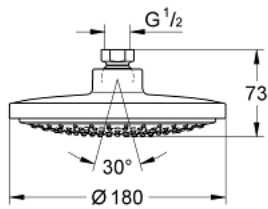

27 492 000 **EUPHORIA COSMOPOLITAN 180 HEAD SHOWER 1 SPRAY**

PRODUCT DESCRIPTION

- Colour: chrome
- Spray pattern: Rain
- maximum flow rate (at 3 bar): 7.5 l/min
- ball joint $\pm 15^\circ$ rotatable
- connection thread $\frac{1}{2}$ "
- GROHE EcoJoy - less water, perfect flow
- GROHE DreamSpray - perfect spray pattern
- GROHE LongLife finish
- GROHE SpeedClean - effortless limescale removal
- suitable for instantaneous heater

27 492 000 **EUPHORIA COSMOPOLITAN 180 HEAD SHOWER 1 SPRAY**

SPARE PARTS, March 2010 – now

1: Fibre seal dia. Ø 18,5 x Ø 12 x 2 (Spare part-nr. 0138900M)

2: Dirt strainer (Spare part-nr. 48007000)