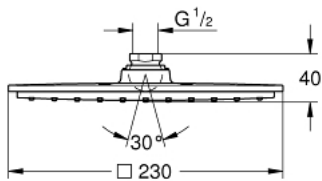

27 479 000 **RAINSHOWER ALLURE 230 HEAD SHOWER 1 SPRAY**

PRODUCT DESCRIPTION

- Colour: chrome
- Spray pattern: Rain
- 230 x 230 mm
- material: metal
- • Ball joint with turning angle $\pm 15^\circ$
- connection thread $\frac{1}{2}$ "
- GROHE DreamSpray - perfect spray pattern
- GROHE LongLife finish
- GROHE SpeedClean - effortless limescale removal
- suitable for instantaneous heater

27 479 000 **RAINSHOWER ALLURE 230 HEAD SHOWER 1 SPRAY**

SPARE PARTS, January 2010 – now

1: Replacement part set (Spare part-nr. 45933000)