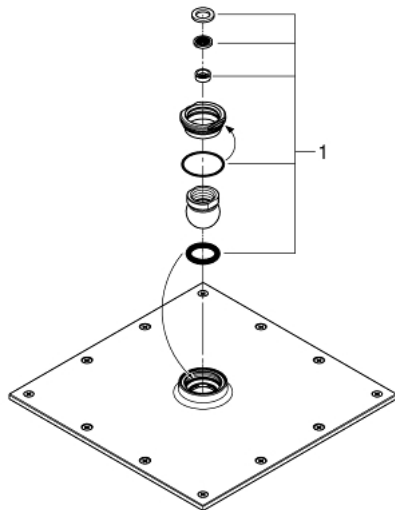

27 479 000 **RAINSHOWER ALLURE 230 HEAD SHOWER 1 SPRAY**

PRODUCT DESCRIPTION

- Colour: chrome
- Spray pattern: Rain
- 230 x 230 mm
- material: metal
- • Ball joint with turning angle $\pm 15^\circ$
- connection thread $\frac{1}{2}$ "
- GROHE DreamSpray - perfect spray pattern
- GROHE LongLife finish
- GROHE SpeedClean - effortless limescale removal
- suitable for instantaneous heater

27 479 000 **RAINSHOWER ALLURE 230 HEAD SHOWER 1 SPRAY**

SPARE PARTS, January 2010 – now

1: Replacement part set (Spare part-nr. 45933000)