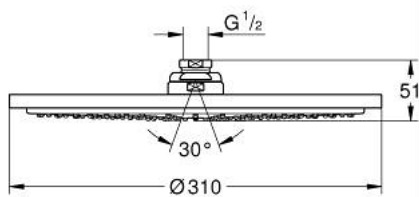

### PRODUCT DESCRIPTION

- Colour: chrome
- Spray pattern: Rain
- maximum flow rate (at 3 bar): 8.5 l/min
- 12 1/4"
- material: metal
- 20° swivel ball joint ( $\pm 20^\circ$ )
- connection thread 1/2"
- GROHE EcoJoy - less water, perfect flow
- GROHE DreamSpray - perfect spray pattern
- GROHE LongLife finish
- GROHE SpeedClean - effortless limescale removal
- suitable for instantaneous heater
- max. flow rate 2.5 gpm at 80 psi (9.5 l/min)

27 478 000 **RAINSHOWER COSMOPOLITAN 310 HEAD SHOWER 1 SPRAY**

**SPARE PARTS**, January 2010 – now

1: Replacement part set (Spare part-nr. 45933000)